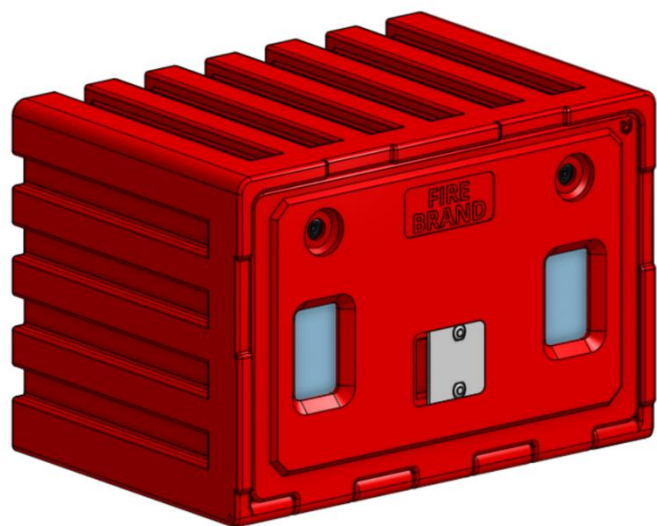

Lay Flat Hose Cabinets – Pre-Order Now – Available January

SKU	Description
FB-LFC-1	Lay Flat Hose Cabinet – Red
FB-LFC-2	Lay Flat Hose Cabinet – Red and Black
FB-LRC-ST	Stand for Lay Flat Hose Cabinet

Can hold three standard size lay flat hoses.

Readily wall mountable using built-in fixing points.

Double sight glasses for added strength and quick inspections.