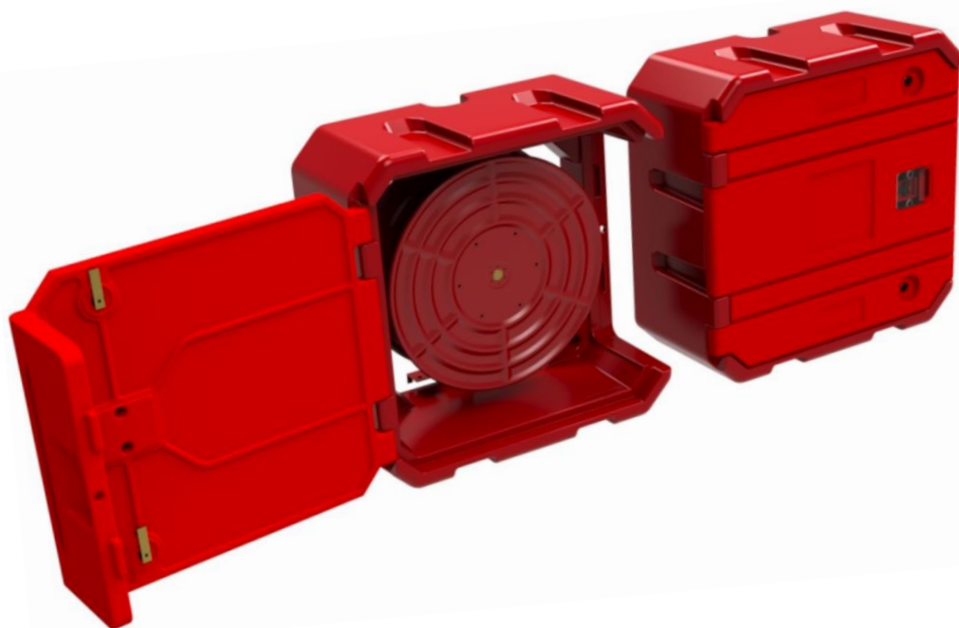

Hose Reel Cabinets – Pre-Order Now – Available January

SKU	Description
FB-HRC-1	580mm Reel Cabinet – Red
FB-HRC-2	580mm Reel Cabinet – Red and Black
FB-HRC-R1	Hose Runner Attachment

Designed to fit swings reels and all standard reel brackets

Designed to fit our standard break glass, key and tumbler kits.

All hose reel cabinets feature a double skin, meaning they are tougher and more durable than most alternatives