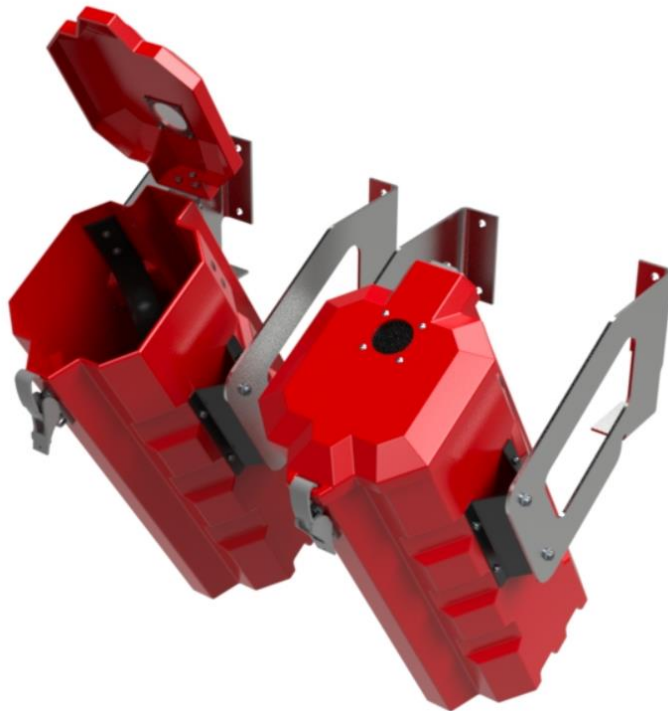

## Wall Mount Fire Extinguisher Cabinets

SKU	Description
FB2-01-01	9kg Single Cabinet – Red Lid, Red Body
FB2-01-02	9kg Single Cabinet – Red Lid, Black Body
FB3-01-01	4.5kg Single Cabinet – Red Lid, Red Body
FB3-01-02	4.5kg Single Cabinet – Red Lid, Black Body

## Top Entry Truck Fire Extinguisher Cabinets

SKU	Description
FB1-01	9kg Single Cabinet – Red – No Bracket
FB1-02	9kg Single Cabinet – Red - With Bracket
F-FB1-BI	Compression Moulded Base Insert

**Upgrade your cabinet with a compression moulded base insert to prevent wear due to “cookie cutter effect” and increase cabinet longevity**

**FFE cabinets come fitted with steel adaptors which allow them to be retrofitted to existing brackets which previously incorporated larger cabinets**

**Our cabinets feature two internal extrusions which keep the bottle steady and firm during transport – no more rattling**

**Can hold three standard size lay flat hoses.**

**Readily wall mountable using built-in fixing points.**

**Double sight glasses for added strength and quick inspections.**